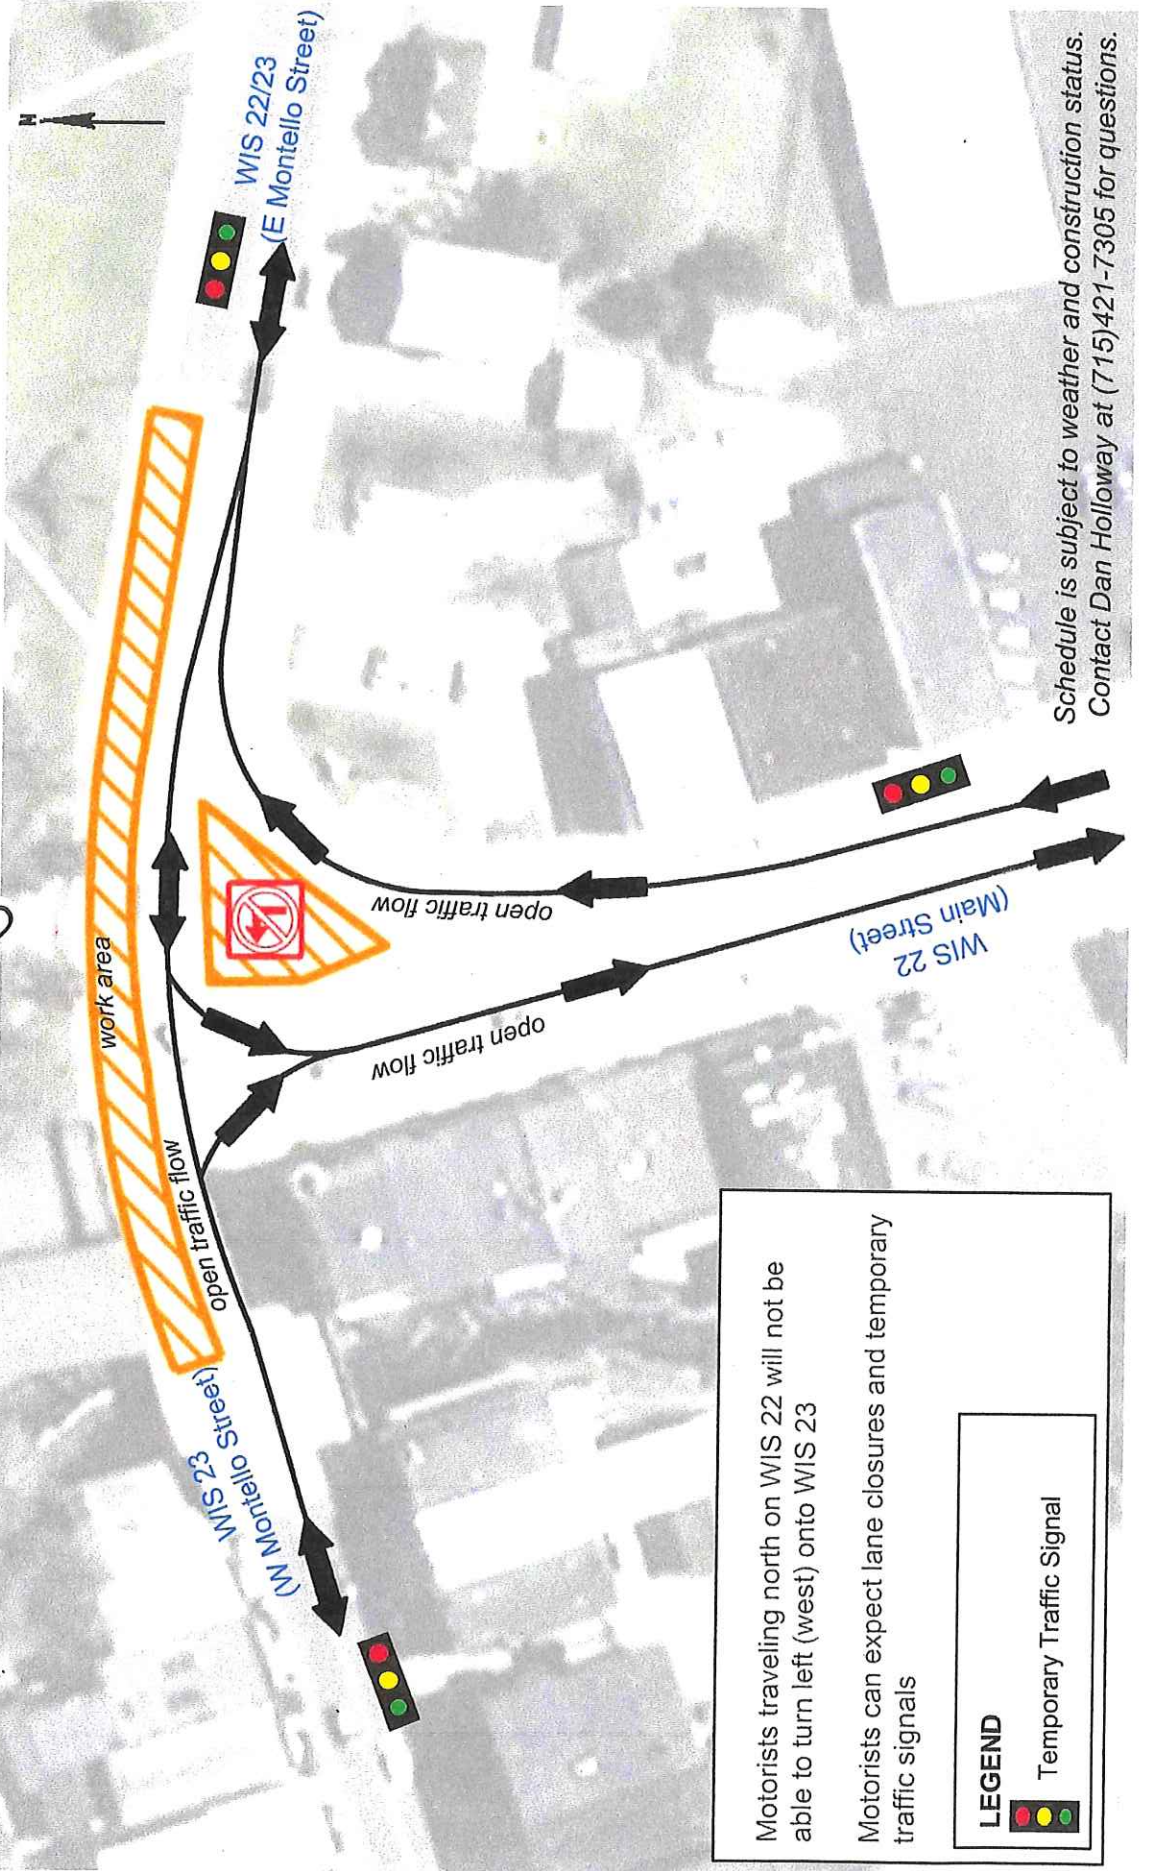

City of Montello  
WIS 22/23 Intersection  
Turning Movement Restrictions

Stage 3

Motorists traveling north on WIS 22 will not be able to turn left (west) onto WIS 23

Motorists can expect lane closures and temporary traffic signals

**LEGEND**  
Temporary Traffic Signal

Schedule is subject to weather and construction status.  
Contact Dan Holloway at (715)421-7305 for questions.